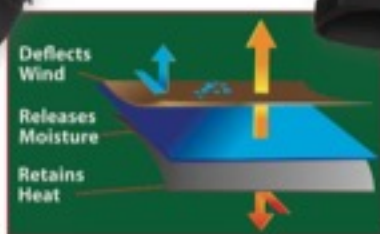

SAME FEATURES AS OUR JACKETS ON PAGE 3

TACTICAL SOFT SHELL JACKET COLLECTION

Removable Polyester Fleece Liner can be Worn Alone or Attach w/Two Side Zippers & Attachment Points at Neck and Cuffs

Zipper Front

Two Interior Mesh Pockets Two Zipper Slash

EXTREME COLD WEATHER JACKET

3943 ROTHCO BLACK 3 IN 1 SPEC OPS SOFT SHELL JACKET, we've taken our popular Spec Ops Tactical Soft Shell Jacket and added a **removable polyester fleece lining** for extreme cold weather use, Sizes: S to XL 3944 2XL 3945 3XL

3577 ROTHCO BLACK STEALTH OPS TACTICAL SOFT SHELL JACKET, durable, lightweight and breathable, waterproof polyester shell, 3-layer construction deflects wind, wicks away moisture and retains body heat, front zipper closure, drawstring waist, left chest pocket w/zipper closure, 2 lower front hand pockets w/zipper closures, right & left sleeve pockets w/zipper closures & 4" x 4" square loop patch panels, adjustable cuffs, underarm vent zippers, 2 inside lower pockets with zipper closures & wire pass through, inside left side pen slot, inside left upper pocket w/hook & loop closure, Sizes: S to XL 3578 2XL 3579 3XL

ROTHCO COVERT SPEC OPS LIGHTWEIGHT SOFT SHELL JACKET, durable, lightweight & breathable, waterproof polyester shell, moisture wicking, Sizes: S to 3XL

PERFECT FOR SPRING, FALL AND WARMER CLIMATES

Two 4" x 4" Shoulder Patch Panels

Zippered Forearm Pocket

Front Zipper Closure

Concealed Hood w/Zipper Closure

Shoulder Pocket w/Zipper

2 Front Slash Zippered Pockets

Elastic Cuffs w/Hook & Loop Closure

MOISTURE WICKING

WATER RESISTANT

5262 BLACK, S to XL
5263 2XL 5264 3XL

BLACK

5872 OLIVE DRAB, S to XL
5873 2XL

OLIVE DRAB

5862 COYOTE BROWN, S to XL
5863 2XL
5864 3XL

COYOTE BROWN

TACTICAL JACKETS