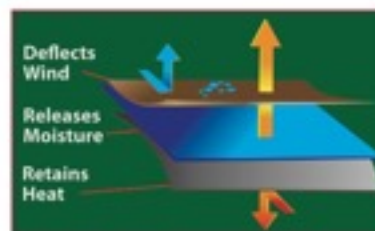

5262 BLACK, S to XL
5263 2XL 5264 3XL

BLACK

5872 OLIVE DRAB, S to XL
5873 2XL

OLIVE DRAB

5862 COYOTE BROWN, S to XL
5863 2XL
5864 3XL

COYOTE BROWN

TACTICAL JACKETS

ROTHCO SPEC OPS TACTICAL FLEECE JACKETS, H.W. 100% polyester fleece w/tricot lining, Sizes: S to 3XL