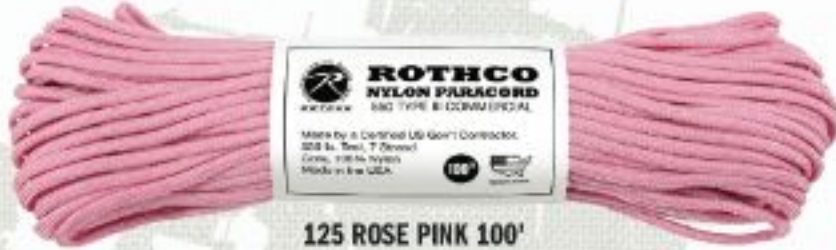

550 LB PARACORD

550 LB. TYPE III COMMERCIAL PARACORD, nylon, 7 strand core, 5/32" diameter,
U.S. Made by a certified U.S. government contractor

**MAKE
YOUR OWN
BRACELETS**

125 ROSE PINK 100'