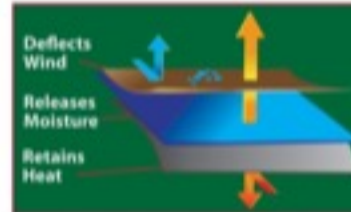

3840 ROTHCO BLACK CONCEALED CARRY SOFT SHELL ANORAK, durable, lightweight & breathable waterproof polyester shell, fleece-lined, 3-layer construction deflects wind, wicks away moisture and retains body heat, 1/4 zip main closure, drawstring hood w/cord locks, mandarin style collar w/storm flap & neck guard, center chest flap pocket w/hook & loop & zipper closure, lower kangaroo pocket w/hidden zipper pass through to access firearm, two 4" x 4" shoulder patch panels on sleeves, 2 zipper sleeve pockets, drawstring waist, adjustable cuffs, Sizes: S to XL **3841 2XL 3842 3XL**

NEW COLOR!