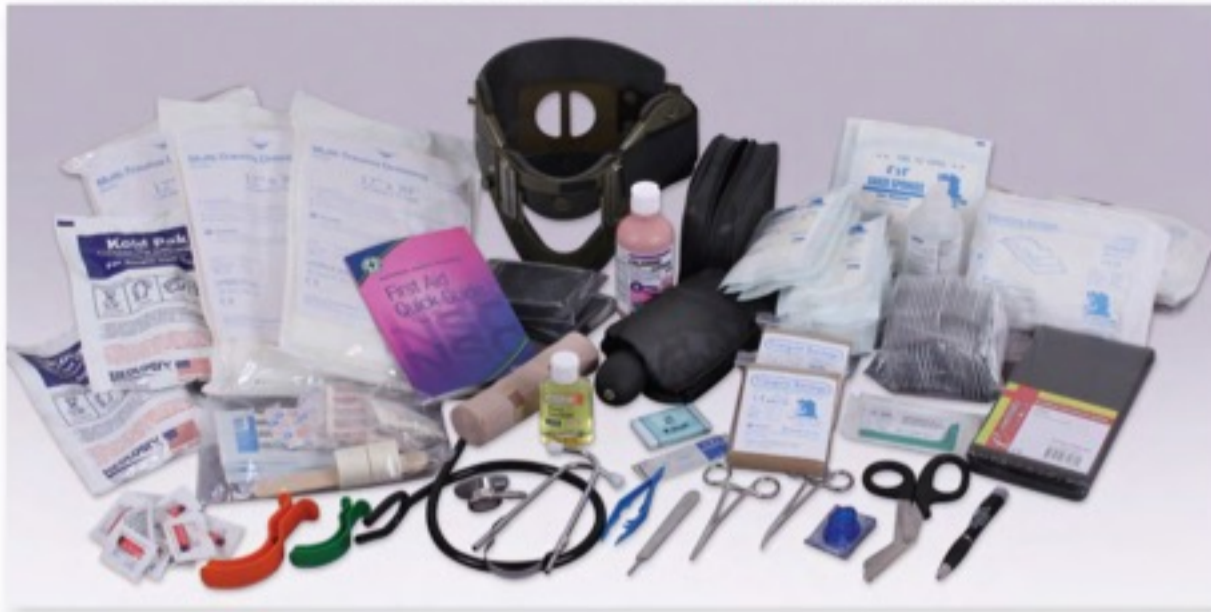

FIRST AID ITEMS ALSO SOLD SEPARATELY (1708)*

TACTICAL TRAUMA KIT CONTENTS

1	Blood Stopper Kit
1	4" Elastic Bandage
6	4" X 4" Sterile Sponge
16	3" Bandage Strip
1	Stainless Steel Tweezers
1	EMT Shears
1	5" X 9" Abdominal Pad
6	Safety Pins
1	Pair Latex Gloves
4	Aspirin/Pkg of 2
1	Adhesive Tape
6	BZK Towelette
1	Triangular Bandage
5	Butterfly Closure Strips
2	Ammonia Inhalants
1	Burn Gel Package
1	Instructions

FIRST AID

1711 DELUXE TRAUMA FIRST AID KIT CONTENTS, individual items listed below*

FIRST AID CONTENTS INCLUDED			
1	Blood Pressure Cuff Kit	1	Cervical Collar
1	Stethoscope	1	Pen Light
2	Sutures	1	First Aid Book
8	Pairs of Examination Gloves	10	5" x 9" Abdominal Pads
10	Aspirin/Pkgs of 2	6	Safety Pins
2	Casualty Blankets 84"x52" Silver/OD	1	2 oz. Hand Sanitizer
1	6 oz. Calamine Lotion	1	Hand Soap
6	After Bite Wipes	1	Sam/Universal Splint
1	6" Elastic Bandage	5	4" x 4" Sterile Gauze
2	1" Tape	2	Bleed Stop Bandages
5	Eye Pads	2	40" x 40" x 56" Triangle Bandages
16	1" x 3" Bandage Strips	5	Butterfly Strips
5	2" x 3" Bandage Strips	10	Knuckle Bandages
2	Ice Packs	1	EMT Shears
2	Stainless Steel Hemostats	1	Tweezers
1	#3 Scalpel Handle	2	Scalpel Blades
5	Tongue Depressors	1	CPR Mask
45	Antiseptic Wipes	5	Ammonia Inhalants
2	Air Ways	3	12" x 30" Multi-Trauma Dressings
1	Skin & Eye Wash	10	Triple Antibiotic Ointment
5	Burn Aid Packages	1	Latex Tourniquet