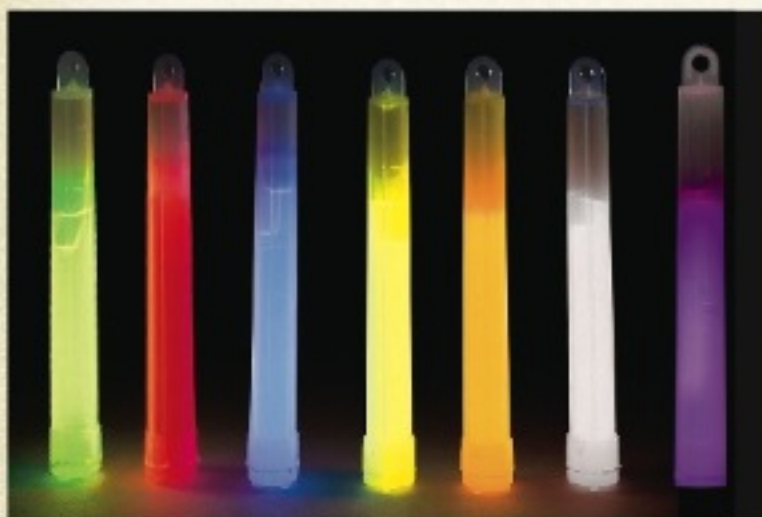

**925 BLACK**

23 BRACELETS IN ALL! SEE OUR 2014 CATALOG FOR OUR FULL SELECTION

**6" GLOW-IN-THE-DARK CHEMICAL LIGHTSTICKS**, Emits steady glow for 12 hours, great for emergencies, Halloween, camping, etc., Available in: **GREEN (707)**, **RED (708)**, **BLUE (709)**, **YELLOW (710)**, **ORANGE (712)**, **WHITE (715)** and **PURPLE (725)**

**727 15" JUMBO GLOW-IN-THE-DARK GREEN CHEMICAL LIGHTSTICK**, Emits steady glow for 12 hours, great for emergencies, Halloween, camping, etc.

**907 4-PACK 6" GLOW-IN-THE-DARK CHEMICAL LIGHTSTICKS**, assorted colors: **GREEN, RED, BLUE** and **YELLOW**