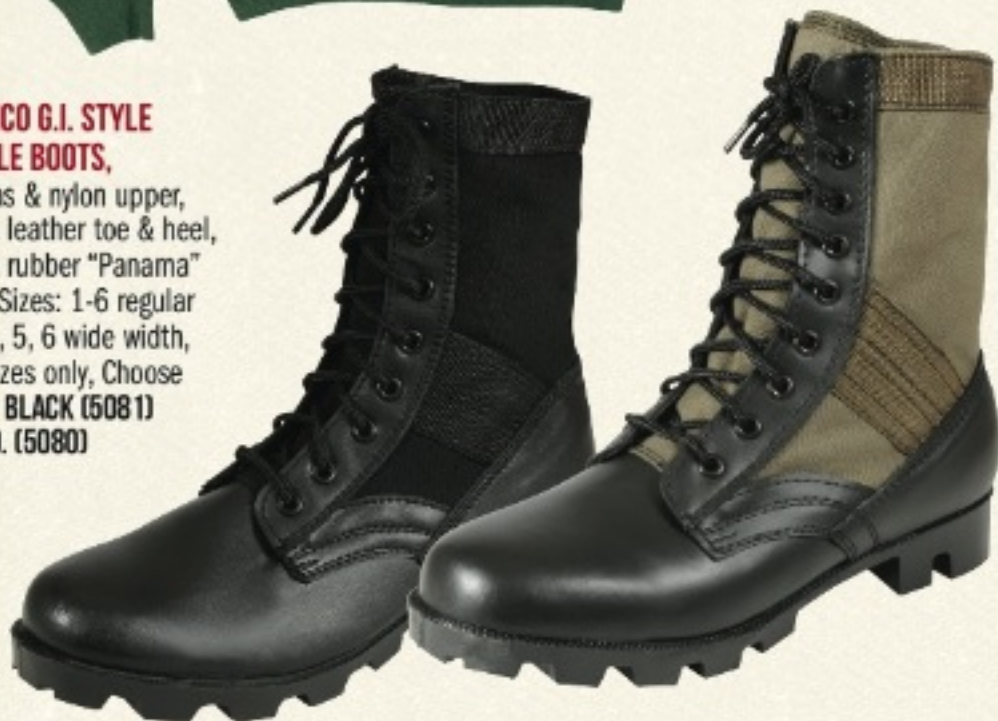

4943 KIDS WOODLAND CAMO THERMOBLOCK™ INSULATED GLOVES, cotton w/leather palm, elasticized wrists, Sizes: S, M, L

ROTHCO G.I. STYLE JUNGLE BOOTS, canvas & nylon upper, black leather toe & heel, black rubber "Panama" sole, Sizes: 1-6 regular width, 5, 6 wide width, full sizes only, Choose from: **BLACK (5081)** or **O.D. (5080)**

4188 KIDS REVERSIBLE WOODLAND CAMO/O.D. WEB BELT, 1" wide, 34" long, cotton