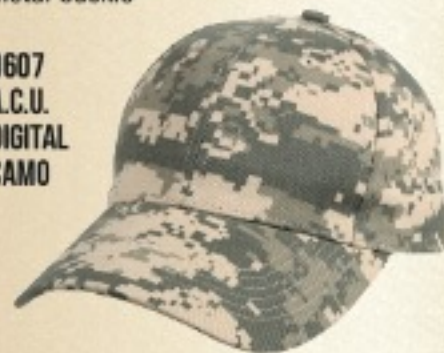

KIDS LOW PROFILE CAPS, 100% brushed cotton twill, padded sweatband, T-sliding adjustable metal buckle

9607 A.C.U. DIGITAL CAMO