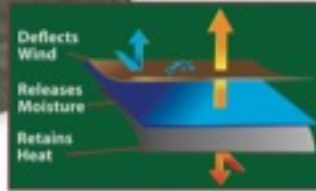

ROTHCO CONCEALED CARRY SOFT SHELL JACKETS, durable, lightweight and breathable, waterproof polyester shell, 3-layer construction deflects wind, wicks away moisture and retains body heat, 4 inside mag pouches w/flap & hook & loop closure, right & left interior universal handgun concealed carry pockets w/hook & loop closure, two 4" x 4" loop shoulder patch panels on sleeves, drawstring hood & waist, front zipper closure, underarm vent zippers, adjustable elastic wrist cuffs w/hook & loop closure, lined stand up collar, detachable stow-away hood, 2 shoulder pockets w/zippers, forearm pocket w/zipper, two front slash chest pockets w/zippers & 2 zippered back pockets, Sizes: S to 5XL (5XL available in **BLACK** only)

TOP SELLER

BLACK

55385 BLACK, S to XL
55386 2XL 55387 3XL
55388 4XL 55389 5XL