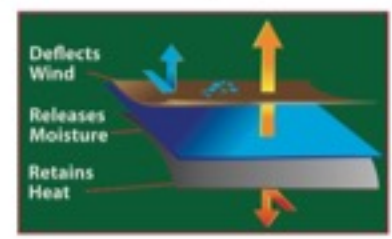

- Front Zipper Closure
- Two Front Slash Zippered Chest Pockets
- 4 Inside Mag Pouches w/Flap & Hook & Loop Closure
- Right & Left Interior 6" X 11" Loop Panel For Attaching Concealed Carry Holster
- PICTURED WITH 10759 HOOK & LOOP GUN HOLSTER (SOLD SEPARATELY)