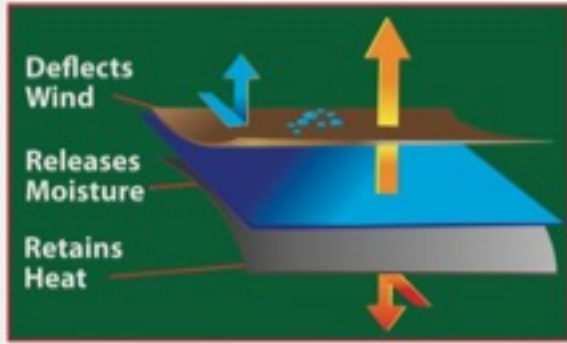

# SPEC OPS & CONCEALED CARRY JACKETS

**ROTHCO SPEC OPS TACTICAL SOFT SHELL JACKET**, durable, lightweight and breathable, waterproof polyester shell, 3-layer construction deflects wind, wicks away moisture and retains body heat, Sizes: XS to 6XL