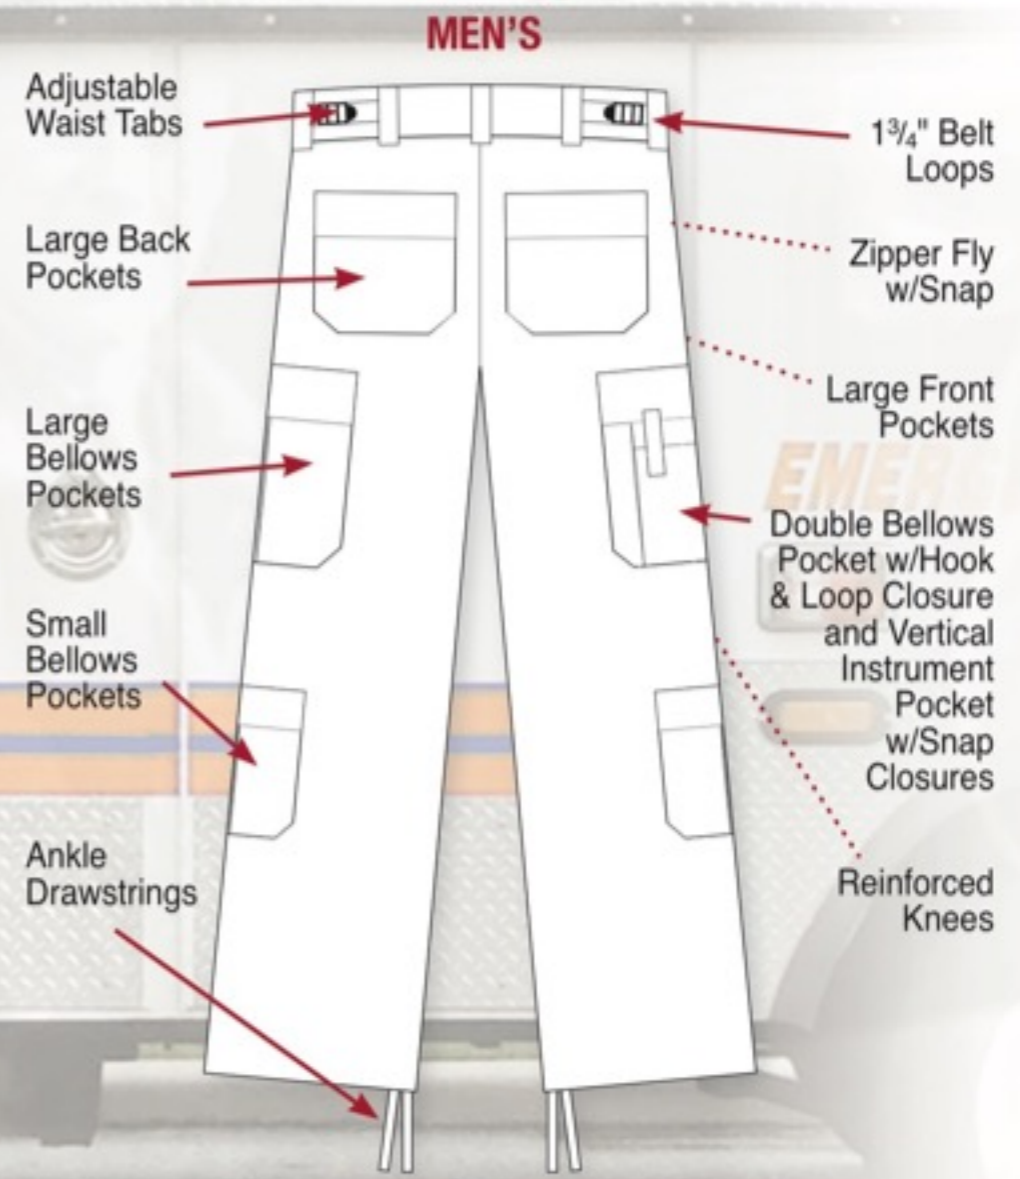

**7823 SHORT LENGTHS**, S to XL

**7828 LONG LENGTHS**, S to XL  
**7829 2XL**

**7821 NAVY BLUE**, XS to XL  
**7822 2XL 7819 3XL**  
**8824 4XL 8854 5XL**

**7821 SHORT LENGTHS**, M, L, XL

**7820 LONG LENGTHS**, M, L, XL

**7698 BLACK 'SECURITY' PRINTED POLO SHIRT**, 2-sided print on left chest & across the back, 100% cotton, 3 button front, full size cut, S to XL  
**7699 2XL, 3XL 7798 4XL, 5XL 7789 6XL**

**6616 OFFICIAL ISSUE 'SECURITY' DOUBLE-SIDED RAID T-SHIRT**, cotton/poly, Sizes: S to XL  
**6617 2XL 6611 3XL 6604 4XL 6684 5XL**  
**66841 6XL 66842 7XL 66843 8XL**