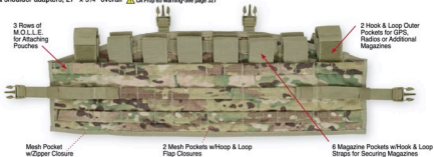

9931 ROTHCO MULTICAM TACTICAL ASSAULT PANEL, made from U.S. licensed 1000D Cordura nylon fabric, panel can be worn on its own with an adjustable harness or attach to your tactical vest or plate carrier system with the split bar side release buckles & shoulder adapters, 27" x 9 1/4" overall CA Prop 65 Warning-See page 327