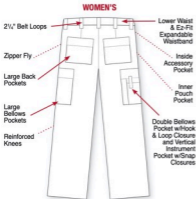

WOMENS SIZE CHART

Size	0	2	4	6	8	10	12	14	16	18	20	22	24
Waist in inches	29 1/2	30 1/2	31 1/2	32 1/2	33 1/2	34 1/2	35 1/2	37	38 1/2	40	41 1/2	43	44 1/2
Hip in inches	37	38	39	40	41	42	43	44 1/2	46	47 1/2	49	50 1/2	52

78231 BLACK, Sizes: S to XL
78241 2XL

78211 NAVY BLUE, Sizes: S to XL
78221 2XL

PUBLIC SAFETY APPAREL