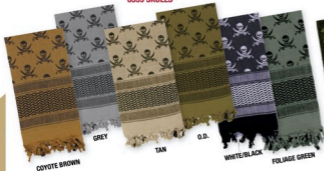

ROTHCO DELUXE SHEMAGH TACTICAL SCARVES, 42" x 42", 100% cotton, traditional desert headwear designed to protect the head and neck from sun and sand

8539 SKULLS