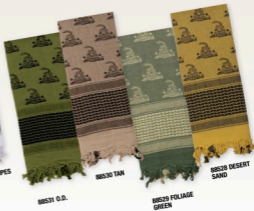

ROTHCO DELUXE SHEMAGH TACTICAL SCARVES, 42" x 42", 100% cotton, traditional desert headwear designed to protect the head and neck from sun and sand

8539 SKULLS

SPARTAN

8737 CROSSED RIFLES

STARS & STRIPES

GADSDEN SNAKE