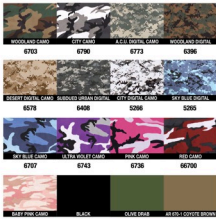

ROTHCO KIDS MILITARY T-SHIRTS, cotton/poly, Sizes: XS (2-4), Small (6-8), Medium (10-12), Large (14-16), XL (18-20)

**SIZES:
XS TO XL**