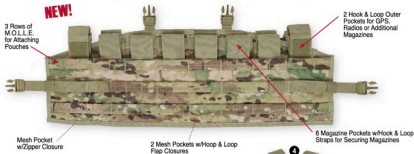

9931 ROTHCO MULTICAM TACTICAL ASSAULT PANEL, made from U.S. licensed 1000D Cordura nylon fabric, panel can be worn on its own with an adjustable harness or attach to your tactical vest or plate carrier system with the split bar side release buckles & shoulder adapters, 27" x 9 1/4" overall CA Prop 65 Warning-See page 327

ATTACHMENT ACCESSORIES (INCLUDED)

1. 1 Accessory Straps
2. 2 Shoulder Plate Carrier Adapters
3. 3 Adjustable Right Shoulder Adapter Strap w/Hook & Loop and D-Ring
4. 4 Adjustable and Removable Harness
5. 5 2 Split Bar Side Release Buckles
6. 6 Left Shoulder Adapter w/Hook Material on One Side & Loop on the Other Side w/D-Ring