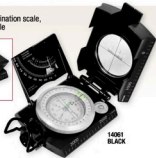

406 O.D.

14061 BLACK