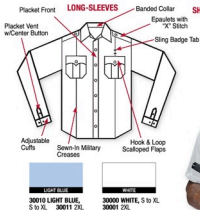

ROTHCO POLICE & SECURITY UNIFORM SHIRTS, 65% polyester/35% combed cotton Poplin weave fabric, Sizes: S to 3XL

SHORT-SLEEVES, same features as long-sleeve (except for adjustable cuffs)