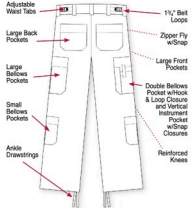

MEN'S

WOMENS SIZE CHART

Size	0	2	4	6	8	10	12	14	16	18	20	22	24
Waist in inches	29 1/2	30 1/2	31 1/2	32 1/2	33 1/2	34 1/2	35 1/2	37	38 1/2	40	41 1/2	43	44 1/2
Hip in inches	37	38	39	40	41	42	43	44 1/2	46	47 1/2	49	50 1/2	52

"The greatest EMT pants made, inexpensive, but great quality." ...Doe Doct