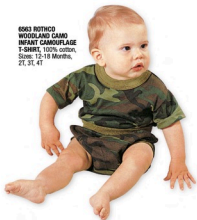

Please visit Rothco.com for screening information on screen printing camouflage infant wear

ROTHCO INFANT CAMO ONE-PIECE BODYSUITS, 100% cotton underwear, snap closure, Sizes: 3-6 Months, 9-12 Months, 12-18 Months

**WOODLAND CAMO
66055 WOODLAND
CAMO**

**BABY PINK CAMO
66055 BABY PINK
CAMO**